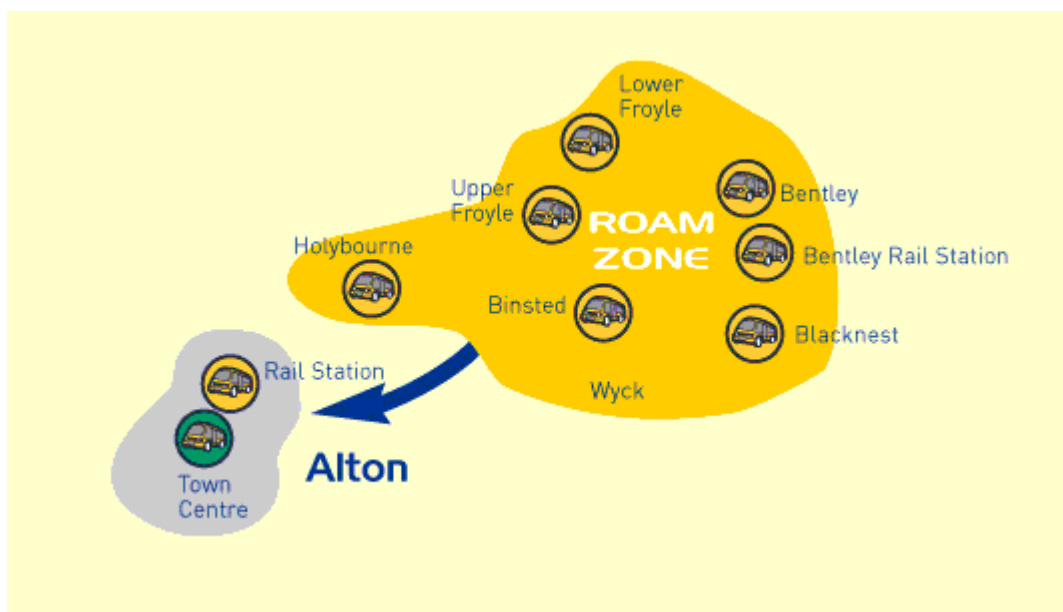

Alton Circular via Binstead – Cango Service Monday to Saturday

Please note that pre-booking is required to travel on this service via the CANGO travel centre on 0845 602 4135 - for further information on the Hampshire County Council CANGO services - [click here](#)

Bookable Stop

Saturdays Only

Not Saturdays

School Holidays Only

School Days Only

Monday to Thursday Only

Not Fridays

Alton - Binstead - Alton, Monday to Saturday except Public Holidays

	09:15	10:45	12:55	15:00
Alton High St				
Alton Rail Station				
Alton Health Centre				
Upper Froyle				
Lower Froyle				
Bentley*				
Blacknest				

Binsted	09:39	11:09	13:19	15:24
Holybourne				
Alton Health Centre				
Alton Rail Station				
Alton High St	09:55	11:25	13:35	15:40

* All passengers can travel from Bentley to Roam Zone destinations, but journeys from Bentley to Basingstoke and Alton are only available to those physically unable to use conventional buses.

* All passengers can travel from Bentley to Roam Zone destinations, but journeys from Bentley to Basingstoke and Alton are only available to those physically unable to use conventional buses.